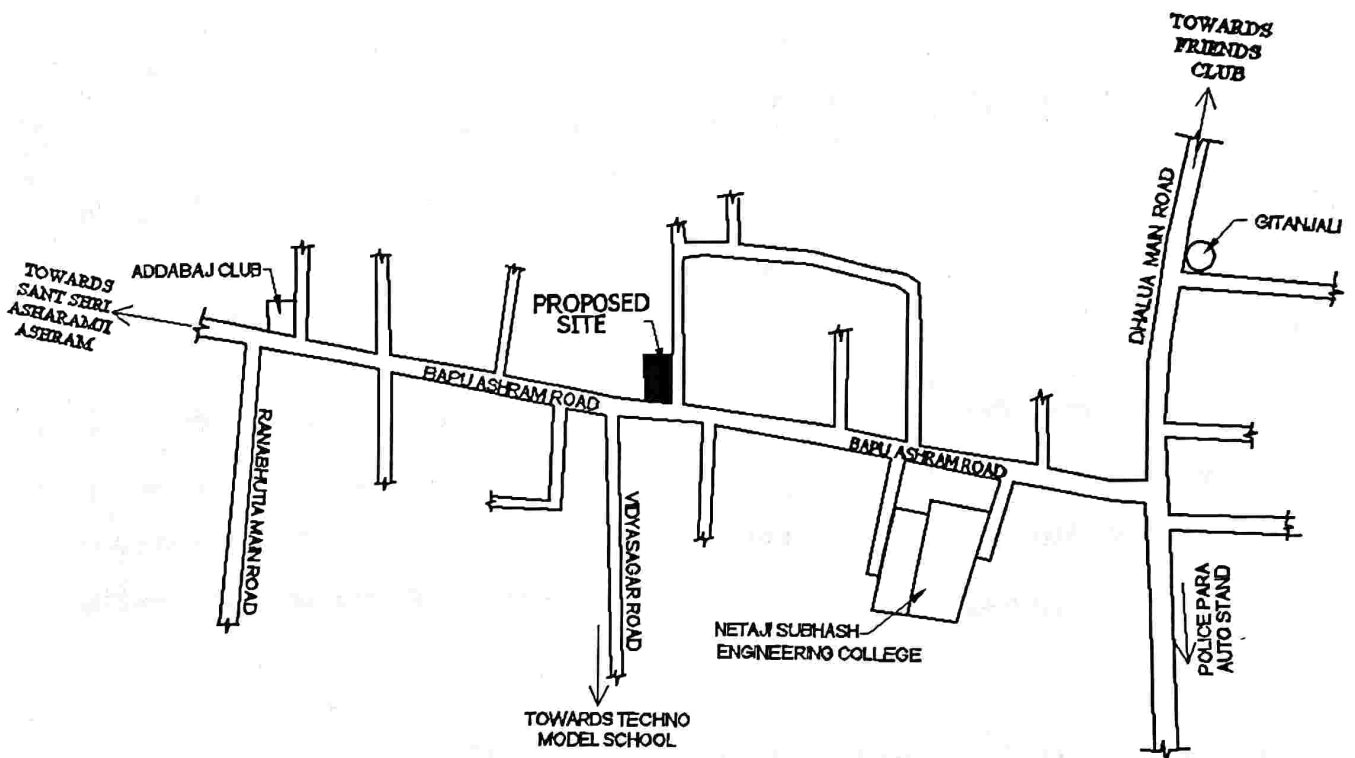

# K.B. CONSTRUCTION

Ranabhulia, near Netaji Subhash Engineering College, Garia, P.O. – Panchpota,  
P.S.- Narendrapur (Old Sonarpur) Kolkata – 700152

LOCATION MAP WITH LATITUDE AND LONGITUDE FOR THE PROJECT DHIRENDRA MINA  
RESIDENCY, SRISTI -7 AT Premises no. 220/1, Panchpota, Holding no. – 220/1, Ward  
no.- 03, P.S. Narendrapur (old Sonarpur), Kolkata – 700152

Latitude : 22°27'46.9"N

Longitude : 88°24'54.9"E

Location Map

K. B. CONSTRUCTION  
*Asim Biswas*  
Proprietor